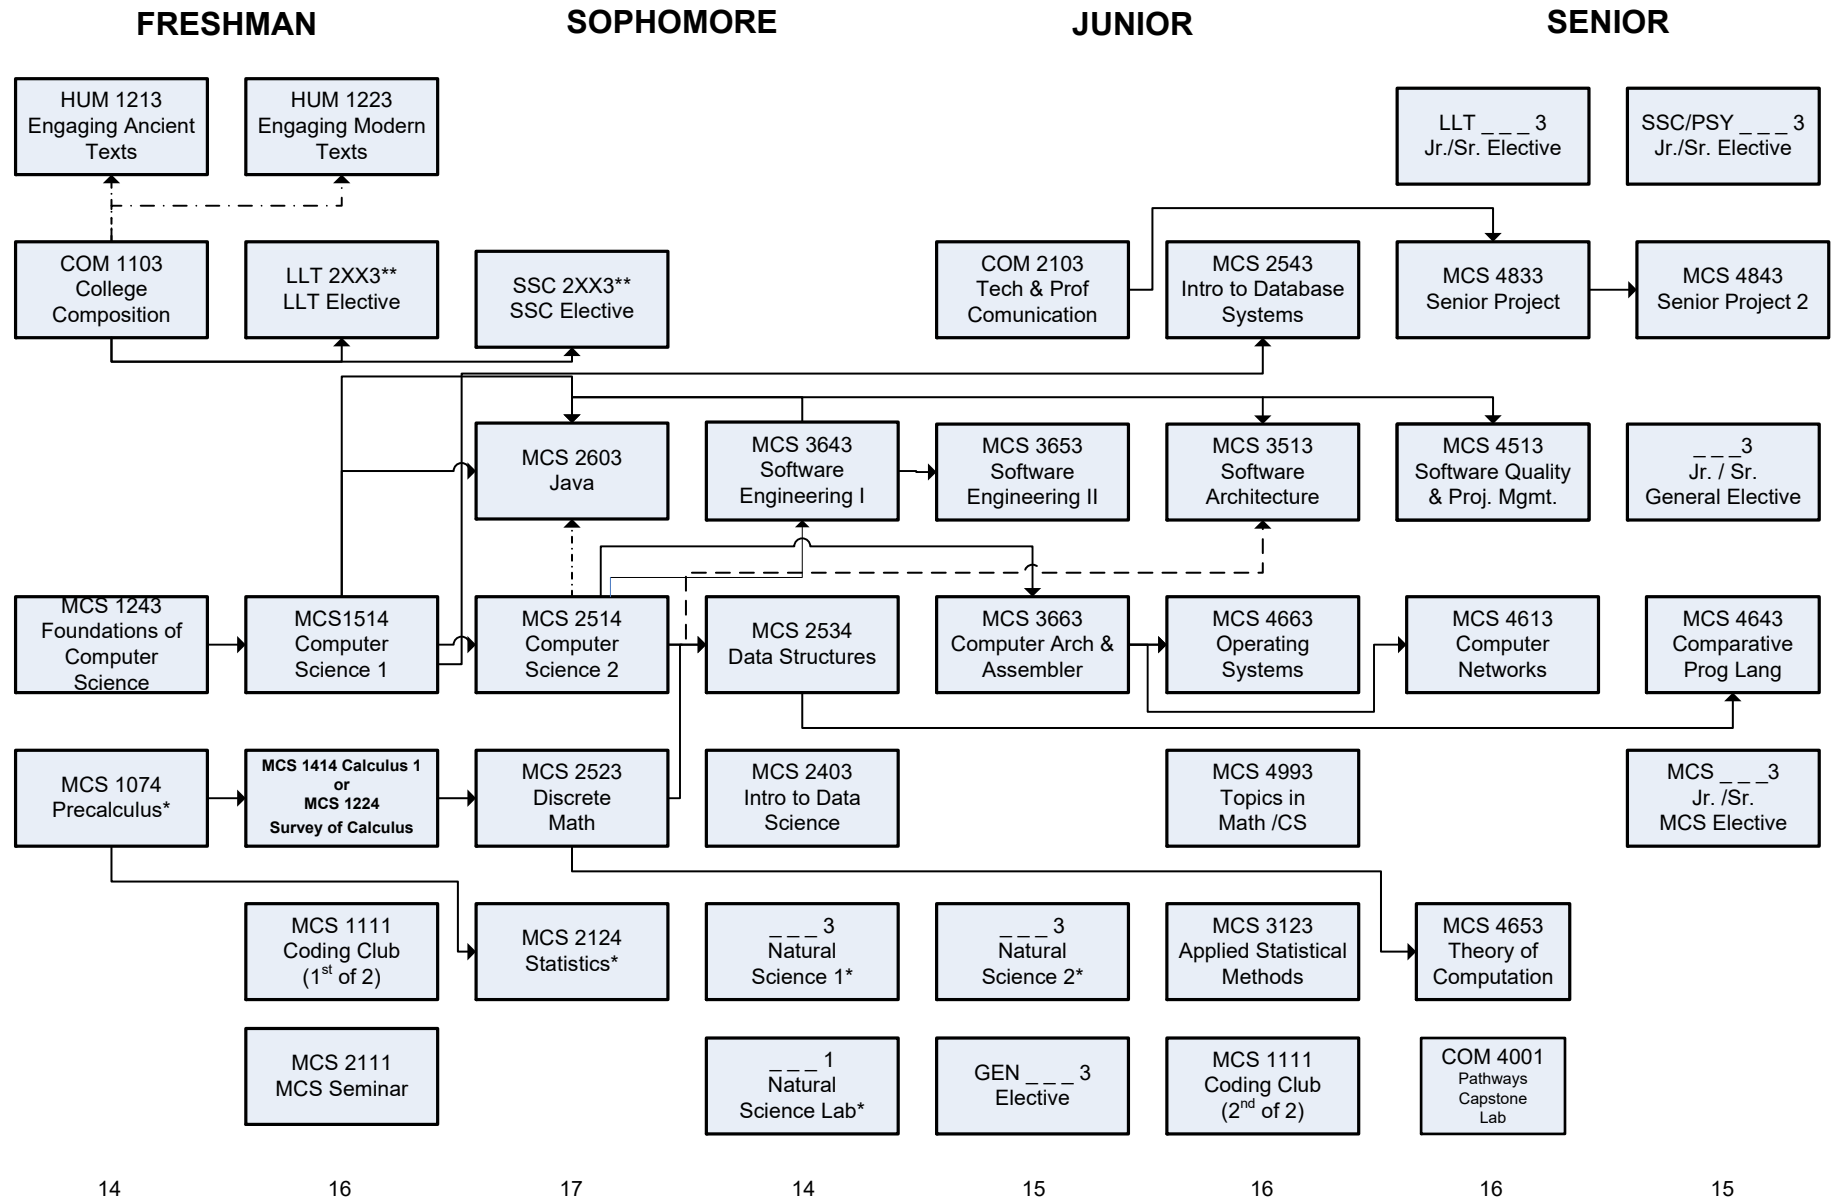

BACHELOR OF SCIENCE IN COMPUTER SCIENCE with a concentration in Software Engineering PROGRESSION FLOWCHART

Total: 123 credits

Name _____ I.D. No. _____

(*) Can be replaced with MCS1414 Calculus 1, MCS 1424 Calculus 2, MCS 2414 Calculus 3, and MCS 3403 Probability & Statistics;
 PHY 2413 Univ Physics 1, PHY 2421 Univ Physics 1 Lab, PHY 2423 Univ Physics 2, and PHY 2431 Univ Physics 2 Lab
 **Requires HUM 1213 or HUM 1233