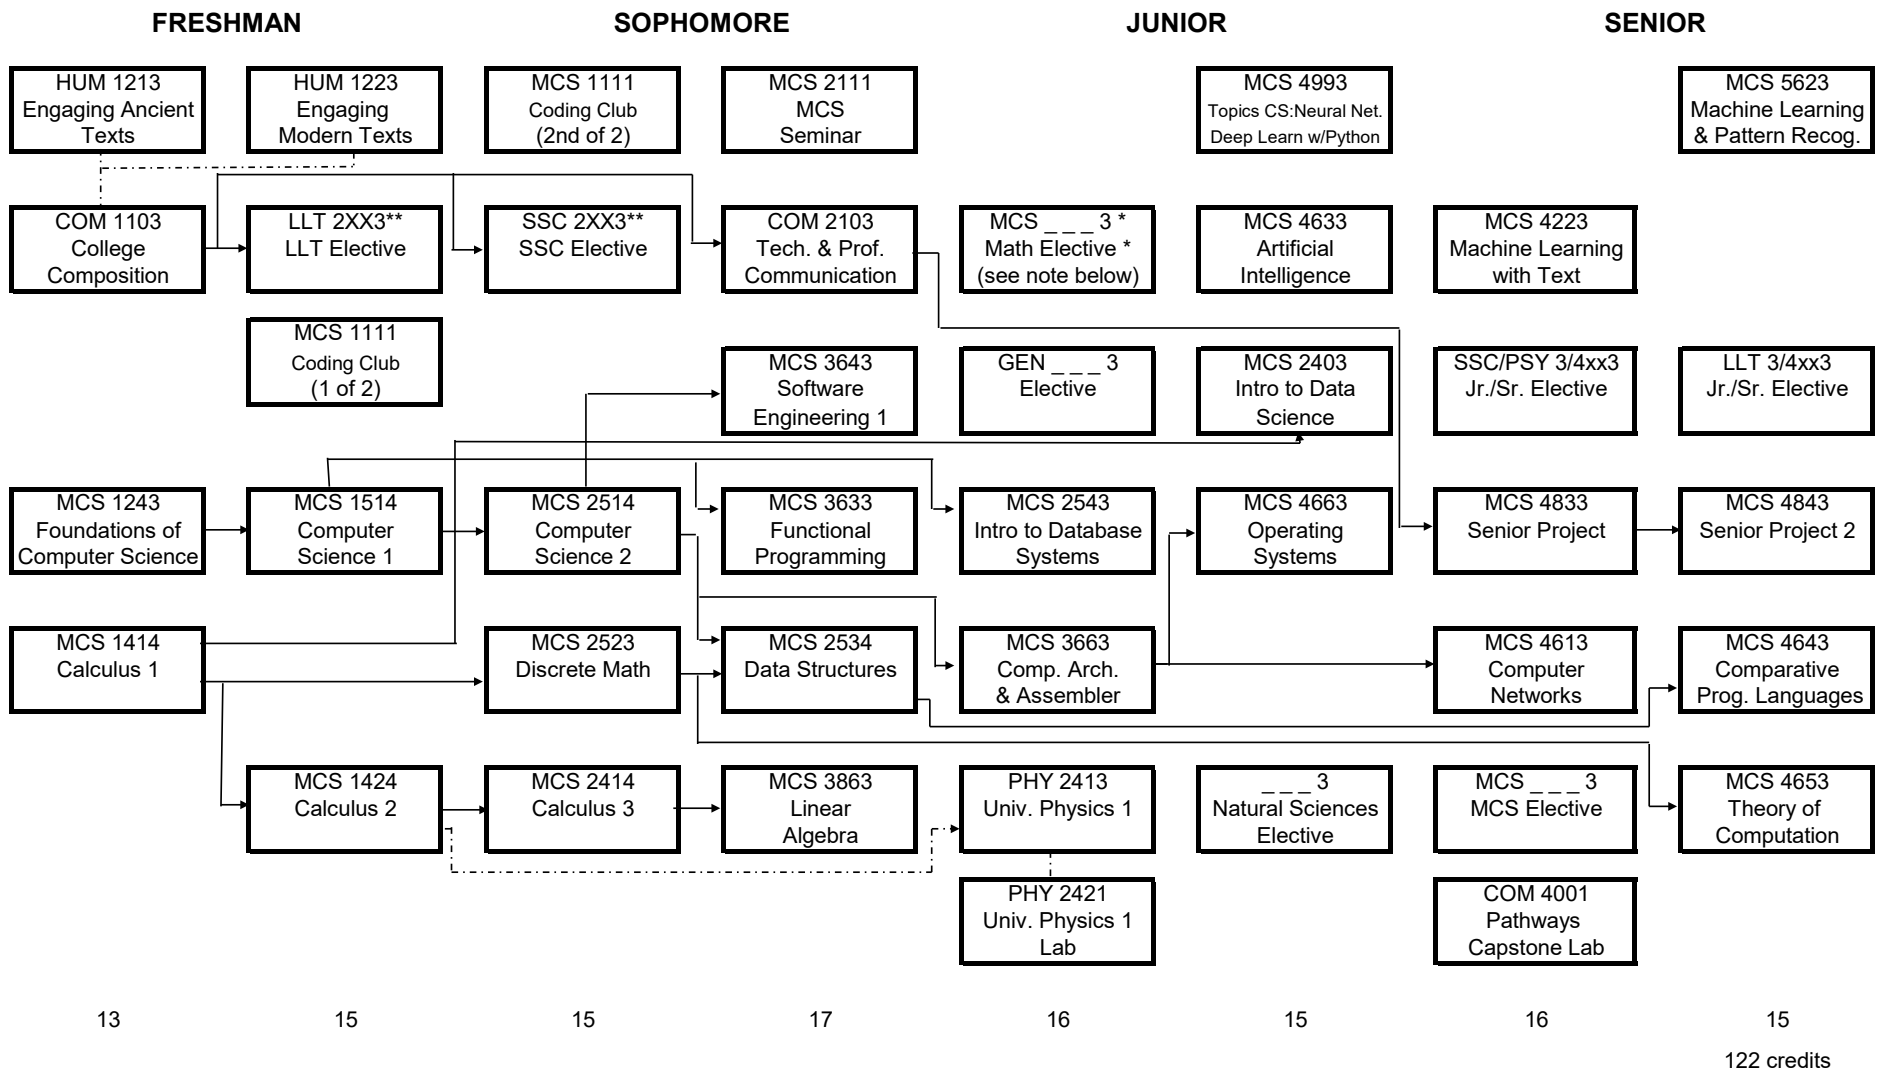

BACHELOR OF SCIENCE IN COMPUTER SCIENCE with a concentration in Artificial Intelligence

PROGRESSION FLOWCHART

Name: _____ I.D. No. _____

See Dept for list of approved Electives.

NOTES

KEY: _____ Prerequisite
 - - - - - Corequisite

- ①
- ②
- ③
- ④

* Select from MCS2423 Differential Equations, or MCS3403 Probability and Statistics.

**Requires HUM 1213 or HUM 1233